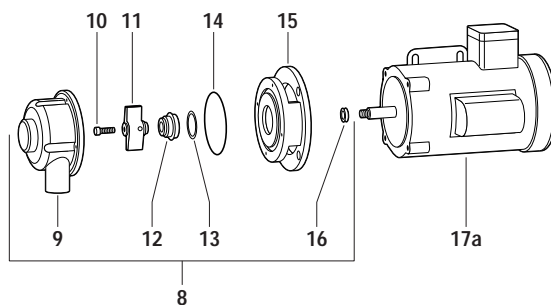

### Trough Collector Components

For models with serial numbers beginning with No. 4311

### Pump & Motor Assembly

(For all three Collectors)

ITEM	PART NO.	DESCRIPTION
A	992010	Salvage Basin w/cut out
B	992012	Scrap Basket w/cut out
C	993002	Gusher Tube
D	S914FCA	Pump Valve Assembly (Scrap Collector)
E	P914FCA	Pump Valve Assembly (Pot & Pan Collector)
F	992011	Salvage Basin
G	992013	Scrap Basket
H	996019	Pump Discharge Elbow
I	91431	Flange Gasket
J	992048	Pot/Pan Adaptor
K	914 LESS	Leg Assembly
1	988006	2" Diameter Overflow Pipe
2	992040	Service Cover
3a	980076	Pump & 1-Phase Motor Assembly (includes items 8,17)
3b	980077	Pump & 3-Phase Motor Assembly (not shown, includes items 8, 17)
4	996034	Pump Intake Elbow
5	980002	Water Harness (includes items 6-7)
6a	GP4242	Solenoid Valve: 24V
6b	GP41152	Solenoid Valve: 115V (not shown)
6c	GP42082	Solenoid Valve: 208V (not shown)
6d	GP44602	Solenoid Valve: 460V (not shown)
7	998024	Tempering Valve (Replacement kit #998028)
8	980074	Pump Assembly (includes items 9-16)
9	988010	Pump Housing
10	997089	Cap Screw (not used on 1-Phase)
11	996027	Impeller
12	ECK511	Seal Kit
13	996047	Washer
14	996028	O-Ring
15	988009	Pump Base
16	996030	V-Ring
17a	991060	Pump Motor 1-Phase
17b	991061	Pump Motor 3-Phase (not shown)
18a	SS334	115V, 1-Phase Control Panel
18b	SS335	208-240V, 1-Phase Control Panel
18c	SS337	208-240V, 3-Phase Control Panel
18d	SS339	460V, 3-Phase Control Panel