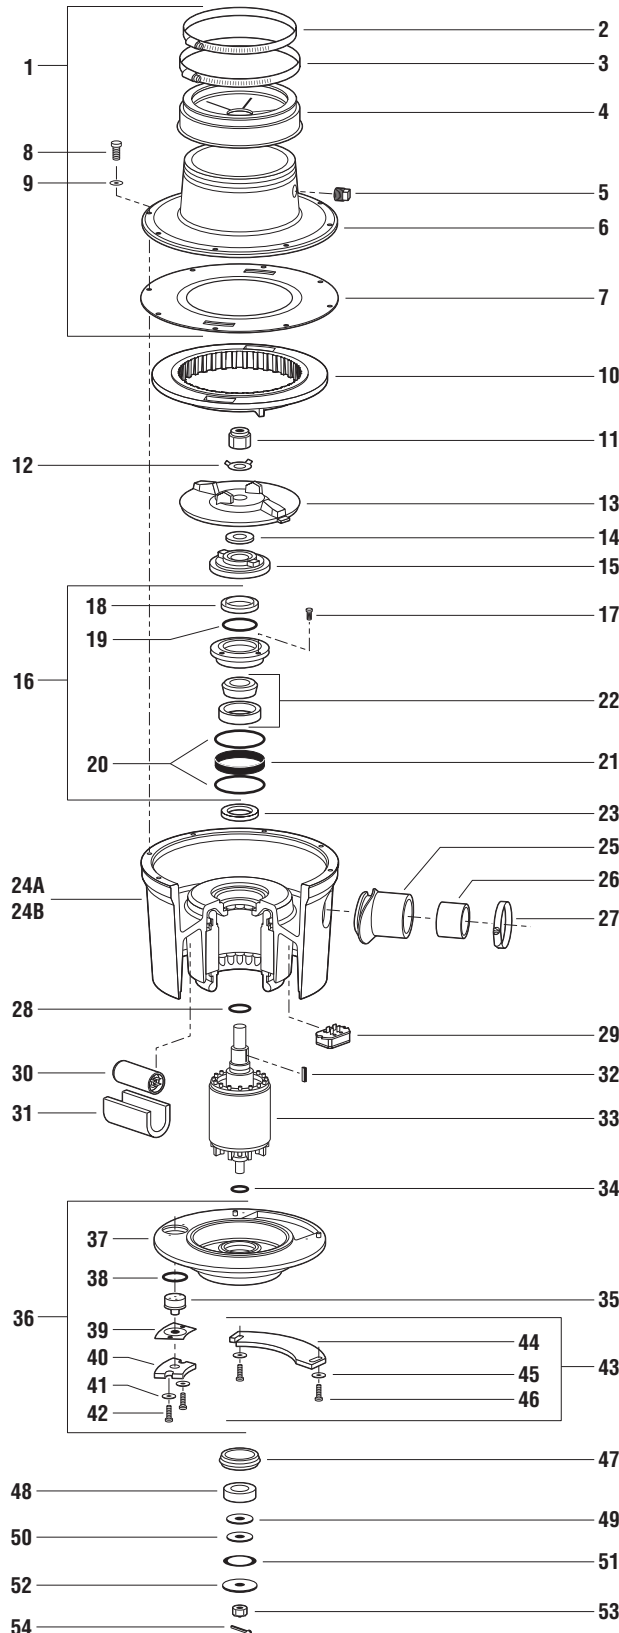

Salvajor Model 125

1 1/4 HP - 1 Phase

Series J Disposer Parts Breakdown

For Serial Numbers starting at:
115/230V - 122216 208V - 121185

NO.	PART NO.	DESCRIPTION
1	980131	TOP HOUSING ASSY (includes 2 thru 7)
2	M116	CLAMP
3	M128	CLAMP
4	2357A	HYCAR ADAPTOR
5	PL5	PLUG 1/2" PLASTIC
6	983010	TOP HOUSING
7	996045	CENTER GASKET (S)(C)
8	997022	SCREW 5/16-18 X 1" HHCAP
9	997123	WASHER FLAT 11/32 x 5/8OD SS
10	8SWX	SHREDDER (C)
11	7814RN	ROTOR NUT (S)(C)
12	997092	LOCK WASHER (S)(C)
13	983015	FACE PLATE (C)
14	996025	ROTOR SHAFT GASKET (S)(C)
15	980132	ROTOR BASE (S)(C)
16	980007	TOP END BELL ASSY (S) (includes 17 thru 21)
17	997066	SCREW 10-32 X 5/8" (S)
18	S67350B	VARILIP SEAL (S)
19	995009	SPACER SEAL TEB (S)
20	12151	O-RING (S)
21	ANL79X15S	TOLERANCE RING (S)
22	985001	BEARING CUP/CONE TOP (S)
23	S67350	VARILIP SEAL (S)
24A	MH21254	HOUSING W/STATOR 1-1/4HP 115/230V 1-PH
24B	MH21255	HOUSING W/STATOR 1-1/4HP 208V 1-PH
25	RDO	DRAIN OUTLET 2"
26	DI	DRAIN INSERT 2"
27	M40	CLAMP DISPOSER 2"
28	11026	O-RING (S)
29	994071	START SWITCH 1PH
30	994183	CAPACITOR
31	996055	CAPACITOR HOLDER
32	31634	KEY 3/16 x 3/16 x 3/4" (S)
33	991105	MOTOR ROTOR 125-1
34	996020	O-RING (S)
35	KL1001	KLIXON
36	BEBA123G	BOTTOM END BELL ASSY (includes 37 thru 43)
37	983016	BOTTOM END BELL
38	123	KLIXON O-RING (S)
39	KLCG	KLIXON COVER GASKET
40	KLC	KLIXON COVER
41	997043	WASHER 10-32
42	997067	SCREW 10-32 X 3/4"
43	JBCA	JUNCTION BOX COVER ASSY (includes 44,45,46)
44	JBC	JUNCTION BOX COVER
45	997024	WASHER 3/4" OD 3/16" ID
46	997067	SCREW 10-32 X 3/4"
47	996023	BEB RUBBER ISOLATOR (S)
48	6205	BOTTOM BEARING (S)
49	987002	DRIVE WASHER (S)
50	996024	FRICTION WASHER (S)
51	987003	WAVE WASHER (S)
52	987001	RETAINING WASHER (S)
53	997050	CASTLE NUT (S)
54	997051	COTTER PIN (S)