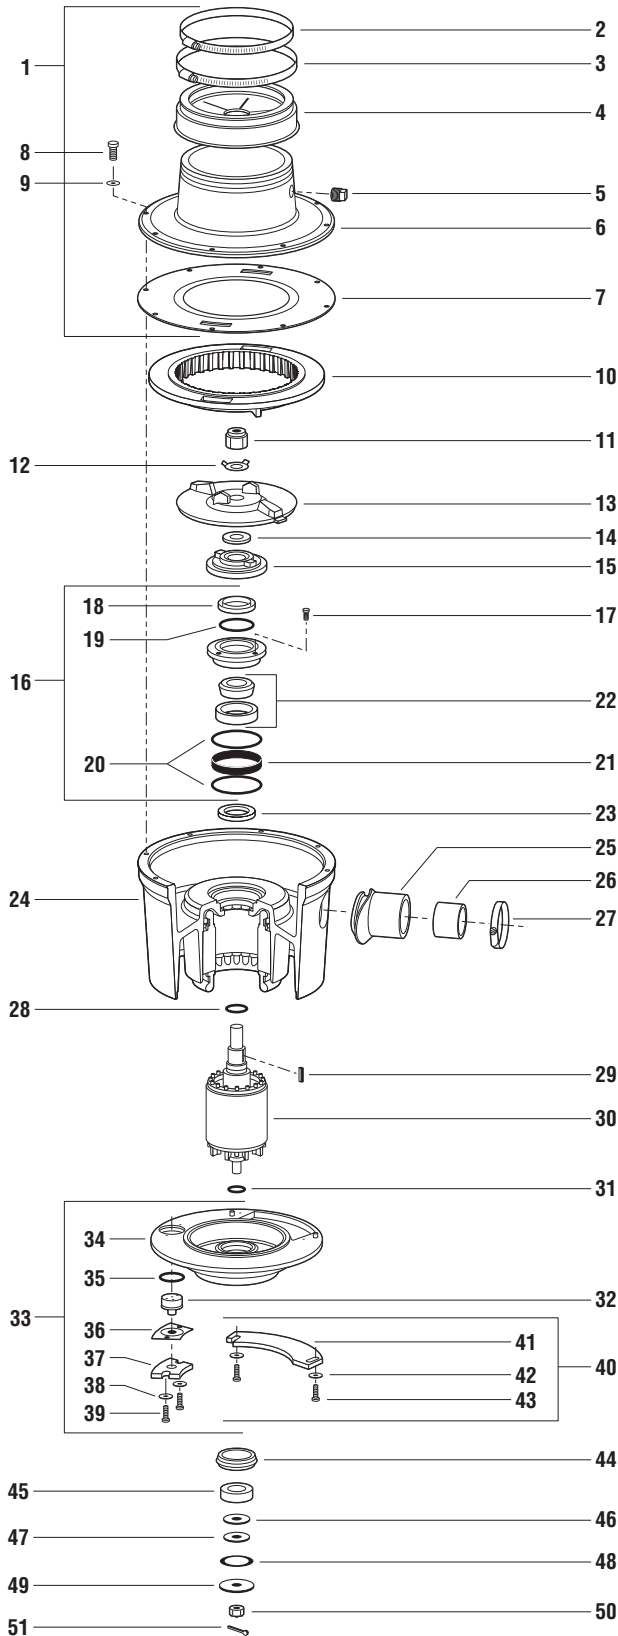

Salvajor Model 75

3/4 HP - 3 Phase

Series J Disposer Parts Breakdown *For Serial Numbers starting at: 74220*

NO.	PART NO.	DESCRIPTION
1	980131	TOP HOUSING ASSY (includes 2 thru 7)
2	M116	CLAMP
3	M128	CLAMP
4	2357A	HYCAR ADAPTOR
5	PL5	PLUG 1/2" PLASTIC
6	983010	TOP HOUSING
7	996045	CENTER GASKET (S)(C)
8	997022	SCREW 5/16-18 X 1" HHCAP
9	997123	WASHER FLAT 11/32 x 5/80D SS
10	8SWX	SHREDDER (C)
11	7814RN	ROTOR NUT (S)(C)
12	997092	LOCK WASHER (S)(C)
13	983015	FACE PLATE (C)
14	996025	ROTOR SHAFT GASKET (S)(C)
15	980132	ROTOR BASE (S)(C)
16	980007	TOP END BELL ASSY (S) (includes 17 thru 21)
17	997066	SCREW 10-32 X 5/8" (S)
18	S67350B	VARILIP SEAL (S)
19	995009	SPACER SEAL TEB (S)
20	12151	O-RING (S)
21	ANL79X15S	TOLERANCE RING (S)
22	985001	BEARING CUP/CONE TOP (S)
23	S67350	VARILIP SEAL (S)
24	MH2757	HOUSING W/STATOR 3/4HP 208-230/460V 3-PH
25	RDO	DRAIN OUTLET 2"
26	DI	DRAIN INSERT 2"
27	M40	CLAMP DISPOSER 2"
28	11026	O-RING (S)
29	31634	KEY 3/16 x 3/16 x 3/4" (S)
30	991106	MOTOR ROTOR 75-3
31	996020	O-RING (S)
32	KL1003	KLIXON
33	BEBA123G	BOTTOM END BELL ASSY (includes 34 thru 40)
34	983016	BOTTOM END BELL
35	123	KLIXON O-RING (S)
36	KLCG	KLIXON COVER GASKET
37	KLC	KLIXON COVER
38	997043	WASHER 10-32
39	997067	SCREW 10-32 X 3/4"
40	JBCA	JUNCTION BOX COVER ASSY (includes 41,42,43)
41	JBC	JUNCTION BOX COVER
42	997024	WASHER 3/4" OD 3/16" ID
43	997067	SCREW 10-32 X 3/4"
44	996023	BEB RUBBER ISOLATOR (S)
45	6205	BOTTOM BEARING (S)
46	987002	DRIVE WASHER (S)
47	996024	FRICTION WASHER (S)
48	987003	WAVE WASHER (S)
49	987001	RETAINING WASHER (S)
50	997050	CASTLE NUT (S)
51	997051	COTTER PIN (S)

SEAL AND CUTTING KITS

KSH123	Seal Kit (All Models)
KCJ1	Cutting Kit (Model 75-125)

(S) Designates Parts included in Seal Kit (C) Designates Parts included in Cutting Kit

SPECIFY VOLTAGE AND PHASE WHEN ORDERING