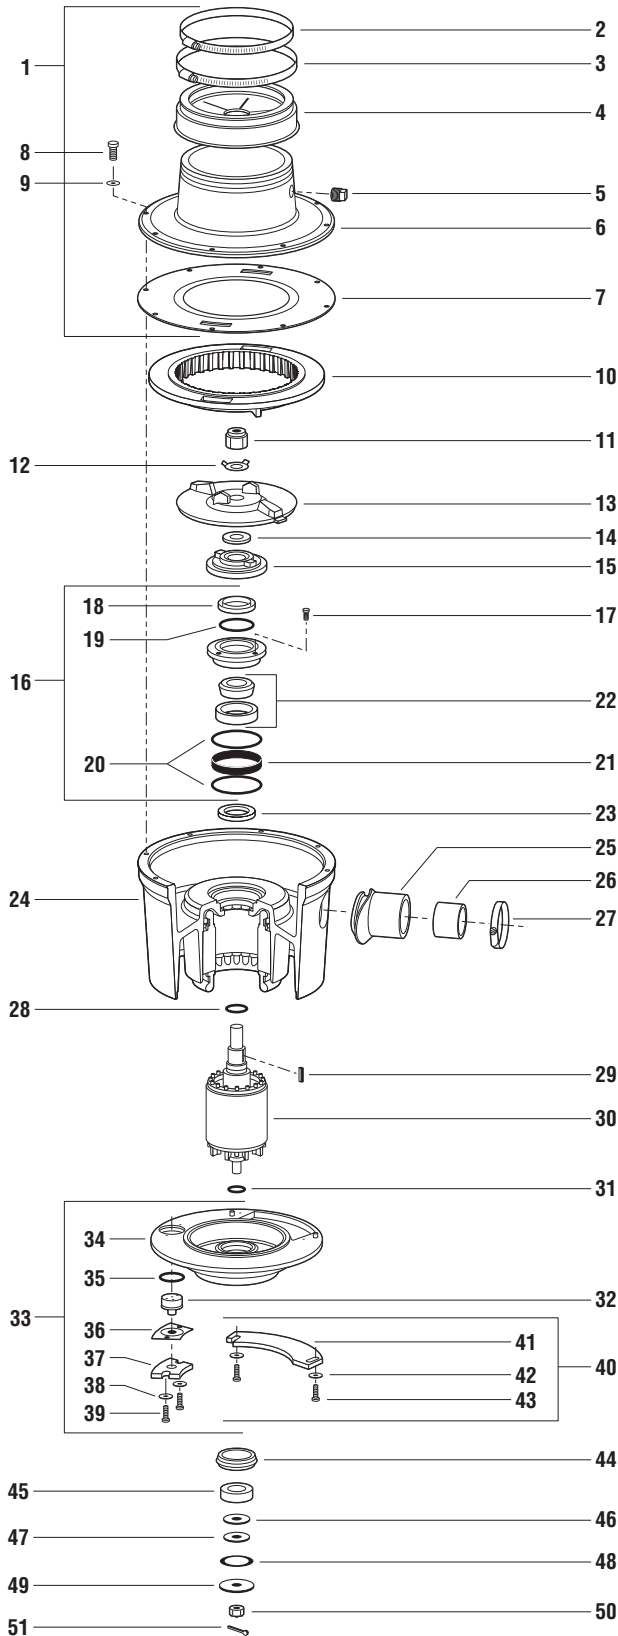

Salvajor Model 75

3/4 HP - 3 Phase

Series J Disposer Parts Breakdown *For Serial Numbers starting at: 74220*

NO.	PART NO.	DESCRIPTION
1	980131	TOP HOUSING ASSY (includes 2 thru 7)
2	M116	CLAMP
3	M128	CLAMP
4	2357A	HYCAR ADAPTOR
5	PL5	PLUG 1/2" PLASTIC
6	983010	TOP HOUSING
7	996045	CENTER GASKET (S)(C)
8	997022	SCREW 5/16-18 X 1" HHCAP
9	997123	WASHER FLAT 11/32 x 5/8OD SS
10	8SWX	SHREDDER (C)
11	7814RN	ROTOR NUT (S)(C)
12	997092	LOCK WASHER (S)(C)
13	983015	FACE PLATE (C)
14	996025	ROTOR SHAFT GASKET (S)(C)
15	980132	ROTOR BASE (S)(C)
16	980007	TOP END BELL ASSY (S) (includes 17 thru 21)
17	997066	SCREW 10-32 X 5/8" (S)
18	S67350B	VARILIP SEAL (S)
19	995009	SPACER SEAL TEB (S)
20	12151	O-RING (S)
21	ANL79X15S	TOLERANCE RING (S)
22	985001	BEARING CUP/CONE TOP (S)
23	S67350	VARILIP SEAL (S)
24	MH20757	HOUSING W/STATOR 3/4HP 208-230/460V 3-PH
25	RDO	DRAIN OUTLET 2"
26	DI	DRAIN INSERT 2"
27	M40	CLAMP DISPOSER 2"
28	11026	O-RING (S)
29	31634	KEY 3/16 x 3/16 x 3/4" (S)
30	991106	MOTOR ROTOR 75-3
31	996020	O-RING (S)
32	KL1003	KLIXON
33	BEBA123G	BOTTOM END BELL ASSY (includes 34 thru 40)
34	983016	BOTTOM END BELL
35	123	KLIXON O-RING (S)
36	KLCG	KLIXON COVER GASKET
37	KLC	KLIXON COVER
38	997043	WASHER 10-32
39	997067	SCREW 10-32 X 3/4"
40	JBCA	JUNCTION BOX COVER ASSY (includes 41,42,43)
41	JBC	JUNCTION BOX COVER
42	997024	WASHER 3/4" OD 3/16" ID
43	997067	SCREW 10-32 X 3/4"
44	996023	BEB RUBBER ISOLATOR (S)
45	6205	BOTTOM BEARING (S)
46	987002	DRIVE WASHER (S)
47	996024	FRICTION WASHER (S)
48	987003	WAVE WASHER (S)
49	987001	RETAINING WASHER (S)
50	997050	CASTLE NUT (S)
51	997051	COTTER PIN (S)

SEAL AND CUTTING KITS

KSH123	Seal Kit (All Models)
KCJ1	Cutting Kit (Model 75-125)

(S) Designates Parts included in Seal Kit (C) Designates Parts included in Cutting Kit

SPECIFY VOLTAGE AND PHASE WHEN ORDERING