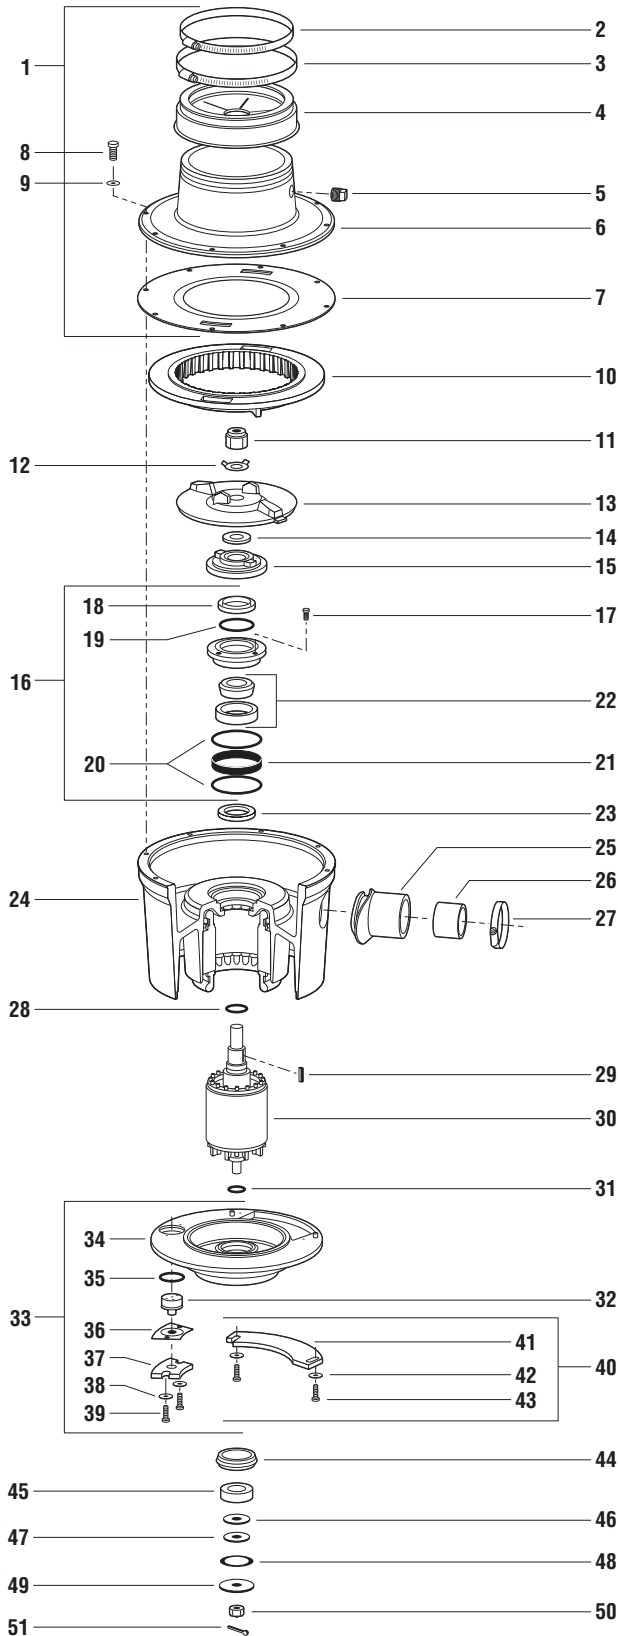

Salvajor Model 100 1 HP - 3 Phase

Series J Disposer Parts Breakdown *For Serial Numbers starting at: 17865*

NO.	PART NO.	DESCRIPTION
1	980131	TOP HOUSING ASSY (includes 2 thru 7)
2	M116	CLAMP
3	M128	CLAMP
4	2357A	HYCAR ADAPTOR
5	PL5	PLUG 1/2" PLASTIC
6	983010	TOP HOUSING
7	996045	CENTER GASKET (S)(C)
8	997022	SCREW 5/16-18 X 1" HHCAP
9	997123	WASHER FLAT 11/32 x 5/8OD SS
10	8SWX	SHREDDER (C)
11	7814RN	ROTOR NUT (S)(C)
12	997092	LOCK WASHER (S)(C)
13	983015	FACE PLATE (C)
14	996025	ROTOR SHAFT GASKET (S)(C)
15	980132	ROTOR BASE (S)(C)
16	980007	TOP END BELL ASSY (S) (includes 17 thru 21)
17	997066	SCREW 10-32 X 5/8" (S)
18	S67350B	VARILIP SEAL (S)
19	995009	SPACER SEAL TEB (S)
20	12151	O-RING (S)
21	ANL79X15S	TOLERANCE RING (S)
22	985001	BEARING CUP/CONE TOP (S)
23	S67350	VARILIP SEAL (S)
24	MH21007	HOUSING W/STATOR 1HP 208-230/460V 3-PH
25	RDO	DRAIN OUTLET 2"
26	DI	DRAIN INSERT 2"
27	M40	CLAMP DISPOSER 2"
28	11026	O-RING (S)
29	31634	KEY 3/16 x 3/16 x 3/4" (S)
30	991106	MOTOR ROTOR 100-3
31	996020	O-RING (S)
32	KL1003	KLIXON
33	BEBA123G	BOTTOM END BELL ASSY (includes 34 thru 40)
34	983016	BOTTOM END BELL
35	123	KLIXON O-RING (S)
36	KLCG	KLIXON COVER GASKET
37	KLC	KLIXON COVER
38	997043	WASHER 10-32
39	997067	SCREW 10-32 X 3/4"
40	JBCA	JUNCTION BOX COVER ASSY (includes 41,42,43)
41	JBC	JUNCTION BOX COVER
42	997024	WASHER 3/4" OD 3/16" ID
43	997067	SCREW 10-32 X 3/4"
44	996023	BEB RUBBER ISOLATOR (S)
45	6205	BOTTOM BEARING (S)
46	987002	DRIVE WASHER (S)
47	996024	FRICTION WASHER (S)
48	987003	WAVE WASHER (S)
49	987001	RETAINING WASHER (S)
50	997050	CASTLE NUT (S)
51	997051	COTTER PIN (S)

SEAL AND CUTTING KITS

KSH123	Seal Kit (All Models)
KCJ1	Cutting Kit (Model 75-125)

(S) Designates Parts included in Seal Kit (C) Designates Parts included in Cutting Kit

SPECIFY VOLTAGE AND PHASE WHEN ORDERING