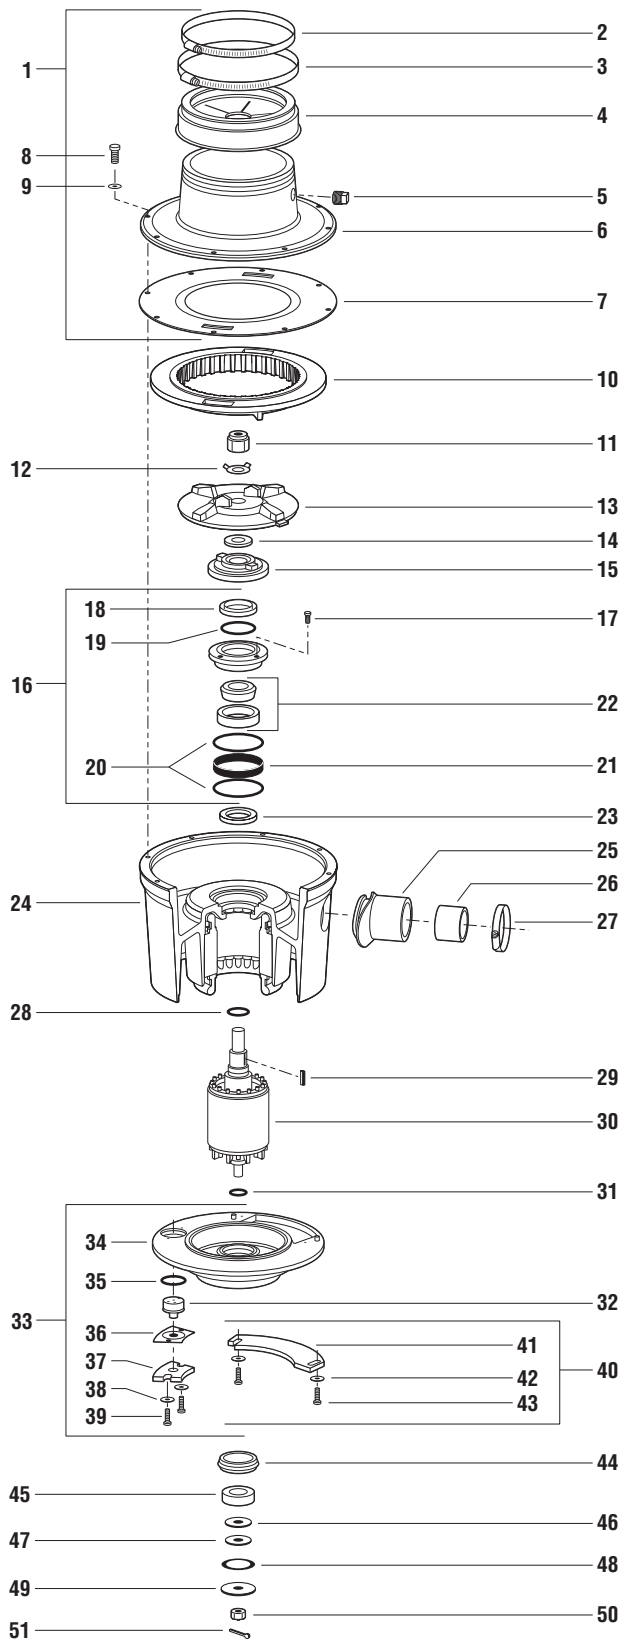

Salvajor Model 150 1½ HP - 3 Phase

Series J Disposer Parts Breakdown *For Serial Numbers starting at: 158243*

NO.	PART NO.	DESCRIPTION
1	980131	TOP HOUSING ASSY (includes 2 thru 7)
2	M116	CLAMP
3	M128	CLAMP
4	2357A	HYCAR ADAPTOR
5	PL5	PLUG 1/2" PLASTIC
6	983010	TOP HOUSING
7	996045	CENTER GASKET (S)(C)
8	997022	SCREW 5/16-18 X 1" HHCAP
9	997123	WASHER FLAT 11/32 X 5/800 SS
10	8SWX	SHREDDER (C)
11	7814RN	ROTOR NUT (S)(C)
12	997092	LOCK WASHER (S)(C)
13	983004	FACE PLATE (C)
14	996025	ROTOR SHAFT GASKET (S)(C)
15	980132	ROTOR BASE (S)(C)
16	980007	TOP END BELL ASSY (S) (includes 17 thru 21)
17	997066	SCREW 10-32 X 5/8" (S)
18	S67350B	VARILIP SEAL (S)
19	995009	SPACER SEAL TEB (S)
20	12151	O-RING (S)
21	ANL79X15S	TOLERANCE RING (S)
22	985001	BEARING CUP/CONE TOP (S)
23	S67350	VARILIP SEAL (S)
24	MH21507	HOUSING W/STATOR 1-1/2HP 208-230/460V 3-PH
25	RDO	DRAIN OUTLET 2"
26	DI	DRAIN INSERT 2"
27	M40	CLAMP DISPOSER 2"
28	11026	O-RING (S)
29	31634	KEY 3/16 x 3/16 x 3/4" (S)
30	991107	MOTOR ROTOR 150-3
31	996020	O-RING (S)
32	KL2003	KLIXON
33	BEBA123G	BOTTOM END BELL ASSY (includes 34 thru 40)
34	983016	BOTTOM END BELL
35	123	KLIXON O-RING (S)
36	KLCG	KLIXON COVER GASKET
37	KLC	KLIXON COVER
38	997043	WASHER 10-32
39	997067	SCREW 10-32 X 3/4"
40	JBCA	JUNCTION BOX COVER ASSY (includes 41,42,43)
41	JBC	JUNCTION BOX COVER
42	997024	WASHER 3/4" OD 3/16" ID
43	997067	SCREW 10-32 X 3/4"
44	996023	BEB RUBBER ISOLATOR (S)
45	6205	BOTTOM BEARING (S)
46	987002	DRIVE WASHER (S)
47	996024	FRICTION WASHER (S)
48	987003	WAVE WASHER (S)
49	987001	RETAINING WASHER (S)
50	997050	CASTLE NUT (S)
51	997051	COTTER PIN (S)

SEAL AND CUTTING KITS

KSH123	Seal Kit (All Models)
KCJ2	Cutting Kit (Model 150-200)

(S) Designates Parts included in Seal Kit (C) Designates Parts included in Cutting Kit

SPECIFY VOLTAGE AND PHASE WHEN ORDERING