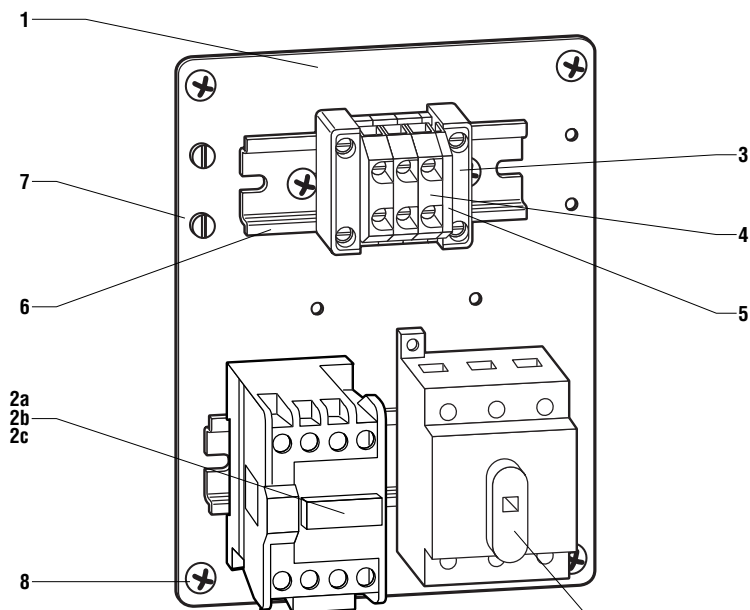

# Salvajor Model MSS-LD

Manual Start/Stop with Line Disconnect

## PRE-WIRED CONTROL PANEL PARTS BREAKDOWN

MSS-LD Item Numbers		
VOLTAGE	PHASE	ITEM NO.
115	1	MSSLD4
208 or 230	1	MSSLD5
208 or 230	3	MSSLD7
460	3	MSSLD9

ITEM	PART NO.	DESCRIPTION
1	79IP	Inner Panel MSS
2a	994006	Contactora 115V
2b	994007	Contactora 208-230V
2c	994008	Contactora 460V
3	994294	End Clamp
4	994292	Terminal Block
5	994293	End Barrier
6	994005	Din Rail Mounting Track
7	SCR1032	Ground Screw 10-32
8	997093	Screw 10-32 X 3/8"
9	79GA	Lid Gasket Assembly
10	ABD100B	Button Start
11	ABD200A	Button Stop
12	79BA	7" X 9" Box Assembly
13	997032	Screw 10-32 X 5/8"
14	980138	Line Disconnect Assembly
14a	994263	Line Disconnect Handle