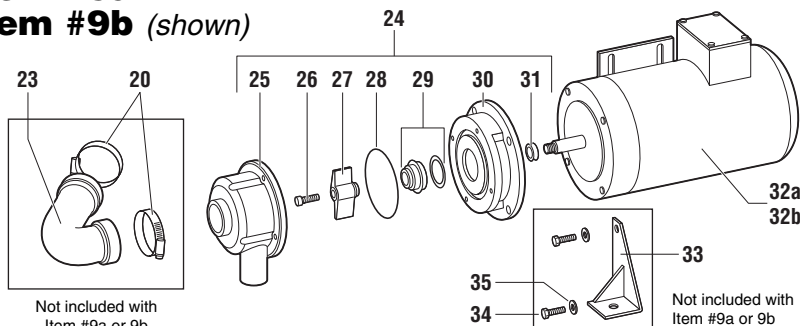

Item #9a Item #9b (shown)

The Salvajor Company

4530 East 75th Terrace
Kansas City, MO 64132-2081 USA

1-888-SALVAJOR FAX 1-800-832-9373