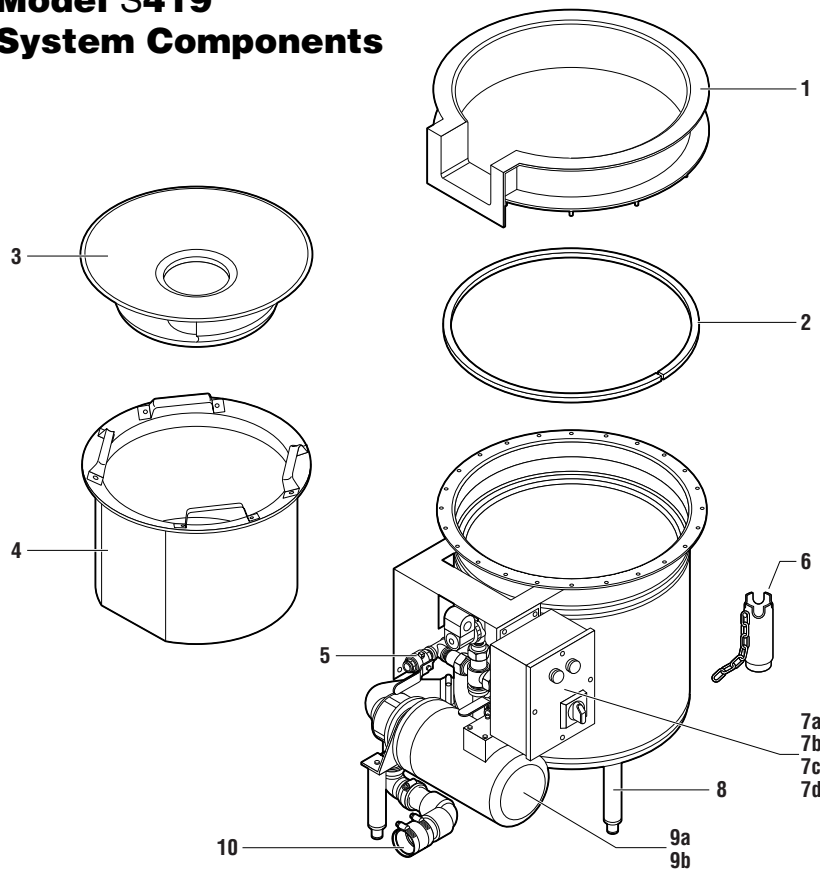

# Salvajor Trough Collector

PARTS BREAKDOWN for Model S419

For Serial Numbers  
starting at 25000

## Model S419 System Components

### ITEM PART NO. DESCRIPTION

1	980169	S419 TOP ASSEMBLY
2	996058	TOP GASKET
3	992011	SALVAGE BASIN
4	992013	SCRAP BASKET
5	980158	WATER HARNESS ASSY (includes 11-16)
6	988006	OVERFLOW PIPE ASSEMBLY
7a	MSSLD4	CONTROL PANEL 115V 1PH
7b	MSSLD5	CONTROL PANEL 208-230V 1PH
7c	MSSLD7	CONTROL PANEL 208-230V 3PH
7d	MSSLD9	CONTROL PANEL 460V 3PH
8	914LESS	STAINLESS STEEL LEG
9a	980076	PUMP AND MOTOR ASSY 1PH (includes 25-32)
9b	980077	PUMP AND MOTOR ASSY 3PH (includes 25-32)
10	988026	PUMP PLUMBING ASSY (includes 18-22)
11	2906	FIXED NOZZLE
12	998113	3/8" NYLON ELBOW
13	998022	3/8" BRAIDED TUBING
14	997001	HOSE CLAMP, PLASTIC
15	998026	SOLENOID BODY (repair kit available)
16	998110	WATER HARNESS BLENDER ASSY
17a	GP234115	SOLENOID COIL 115V (sold separately)
17b	GP234208	SOLENOID COIL 208-230V (sold separately)
17c	GP234460	SOLENOID COIL 460V (sold separately)
18	S24	HOSE CLAMP
19	996019	RUBBER ELBOW 3/4" X 2"
20	M32	HOSE CLAMP
21	988025	ELBOW ASSEMBLY
22	15X15BR	COUPLING 1-1/2" X 1-1/2"
23	996034	ELBOW 125 DEGREE RUBBER (sold separately)
24	980074	PUMP ASSEMBLY (includes 25-31)
25	988010	PUMP HOUSING
26	997089	CAP SCREW (not used on 1-phase)
27	996027	IMPELLER
28	996028	O-RING
29	ECK511	SEAL KIT
30	988009	PUMP BASE
31	996030	V-RING
32a	991060	PUMP MOTOR 1PH
32b	991061	PUMP MOTOR 3PH
33	980157	LEG BRACKET (sold separately)
34	997061	SCREW 3/8" (sold separately)
35	38L	LOCKWASHER (sold separately)