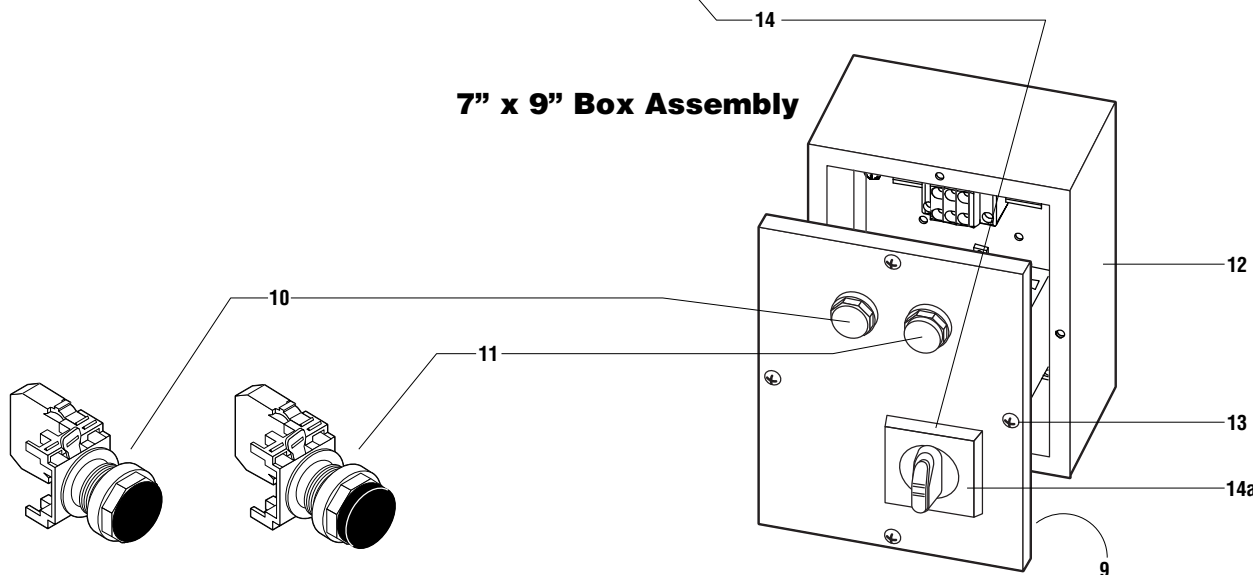

## PRE-WIRED CONTROL PANEL PARTS BREAKDOWN

MSS-LD Item Numbers		
VOLTAGE	PHASE	ITEM NO.
115	1	MSSLD4
208 or 230	1	MSSLD5
208 or 230	3	MSSLD7
460	3	MSSLD9

ITEM	PART NO.	DESCRIPTION
1	79IP	Inner Panel MSS
2a	994006	Contactora 115V
2b	994007	Contactora 208-230V
2c	994008	Contactora 460V
3	994294	End Clamp
4	994292	Terminal Block
5	994293	End Barrier
6	994005	Din Rail Mounting Track
7	SCR1032	Ground Screw 10-32
8	997093	Screw 10-32 X 3/8"
9	79GA	Lid Gasket Assembly
10	ABD100B	Button Start
11	ABD200A	Button Stop
12	79BA	7" X 9" Box Assembly
13	997032	Screw 10-32 X 5/8"
14	980138	Line Disconnect Assembly
14a	994263	Line Disconnect Handle