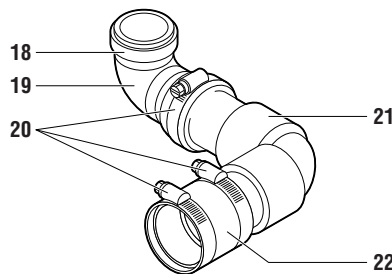

Salvajor Trough Collector

PARTS BREAKDOWN for Model S419

For Serial Numbers
starting at 25000

Model S419 System Components

ITEM PART NO. DESCRIPTION

1	980169	S419 TOP ASSEMBLY
2	996058	TOP GASKET
3	992011	SALVAGE BASIN
4	992013	SCRAP BASKET
5	980158	WATER HARNESS ASSY (includes 11-16)
6	988006	OVERFLOW PIPE ASSEMBLY
7a	MSSLD4	CONTROL PANEL 115V 1PH
7b	MSSLD5	CONTROL PANEL 208-230V 1PH
7c	MSSLD7	CONTROL PANEL 208-230V 3PH
7d	MSSLD9	CONTROL PANEL 460V 3PH
8	914LESS	STAINLESS STEEL LEG
9a	980076	PUMP AND MOTOR ASSY 1PH (includes 25-32)
9b	980077	PUMP AND MOTOR ASSY 3PH (includes 25-32)
10	988026	PUMP PLUMBING ASSY (includes 18-22)
11	2906	FIXED NOZZLE
12	998113	3/8" NYLON ELBOW
13	998022	3/8" BRAIDED TUBING
14	997001	HOSE CLAMP, PLASTIC
15	998026	SOLENOID BODY (repair kit available)
16	998110	WATER HARNESS BLENDER ASSY
17a	GP234115	SOLENOID COIL 115V (sold separately)
17b	GP234208	SOLENOID COIL 208-230V (sold separately)
17c	GP234460	SOLENOID COIL 460V (sold separately)
18	S24	HOSE CLAMP
19	996019	RUBBER ELBOW 3/4" X 2"
20	M32	HOSE CLAMP
21	988025	ELBOW ASSEMBLY
22	15X15BR	COUPLING 1-1/2" X 1-1/2"
23	996034	ELBOW 125 DEGREE RUBBER (sold separately)
24	980074	PUMP ASSEMBLY (includes 25-31)
25	988010	PUMP HOUSING
26	997089	CAP SCREW (not used on 1-phase)
27	996027	IMPELLER
28	996028	O-RING
29	ECK511	SEAL KIT
30	988009	PUMP BASE
31	996030	V-RING
32a	991060	PUMP MOTOR 1PH
32b	991061	PUMP MOTOR 3PH
33	980157	LEG BRACKET (sold separately)
34	997061	SCREW 3/8" (sold separately)
35	38L	LOCKWASHER (sold separately)

Item #5

Item #10

Item #9a Item #9b (shown)

The Salvajor Company

4530 East 75th Terrace
Kansas City, MO 64132-2081 USA

1-888-SALVAJOR FAX 1-800-832-9373