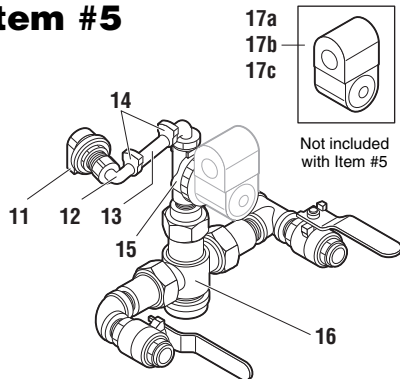

Salvajor Trough Collector

PARTS BREAKDOWN for Model S419

For Serial Numbers
starting at 25000

Model S419 System Components

ITEM PART NO. DESCRIPTION

1	980169	S419 TOP ASSEMBLY
2	996058	TOP GASKET
3	992011	SALVAGE BASIN
4	992013	SCRAP BASKET
5	980158	WATER HARNESS ASSY (includes 11-16)
6	988006	OVERFLOW PIPE ASSEMBLY
7a	MSSLD4	CONTROL PANEL 115V 1PH
7b	MSSLD5	CONTROL PANEL 208-230V 1PH
7c	MSSLD7	CONTROL PANEL 208-230V 3PH
7d	MSSLD9	CONTROL PANEL 460V 3PH
8	914LESS	STAINLESS STEEL LEG
9a	980076	PUMP AND MOTOR ASSY 1PH (includes 25-32)
9b	980077	PUMP AND MOTOR ASSY 3PH (includes 25-32)
10	988026	PUMP PLUMBING ASSY (includes 18-22)
11	2906	FIXED NOZZLE
12	998113	3/8" NYLON ELBOW
13	998022	3/8" BRAIDED TUBING
14	997001	HOSE CLAMP, PLASTIC
15	998026	SOLENOID BODY (repair kit available)
16	998110	WATER HARNESS BLENDER ASSY
17a	GP234115	SOLENOID COIL 115V (sold separately)
17b	GP234208	SOLENOID COIL 208-230V (sold separately)
17c	GP234460	SOLENOID COIL 460V (sold separately)
18	S24	HOSE CLAMP
19	996019	RUBBER ELBOW 3/4" X 2"
20	M32	HOSE CLAMP
21	988025	ELBOW ASSEMBLY
22	15X15BR	COUPLING 1-1/2" X 1-1/2"
23	996034	ELBOW 125 DEGREE RUBBER (sold separately)
24	980074	PUMP ASSEMBLY (includes 25-31)
25	988010	PUMP HOUSING
26	997089	CAP SCREW (not used on 1-phase)
27	996027	IMPELLER
28	996028	O-RING
29	ECK511	SEAL KIT
30	988009	PUMP BASE
31	996030	V-RING
32a	991060	PUMP MOTOR 1PH
32b	991061	PUMP MOTOR 3PH
33	980157	LEG BRACKET (sold separately)
34	997061	SCREW 3/8" (sold separately)
35	38L	LOCKWASHER (sold separately)

Item #5

Item #10

Item #9a Item #9b (shown)

The Salvajor Company

4530 East 75th Terrace
Kansas City, MO 64132-2081 USA

1-888-SALVAJOR FAX 1-800-832-9373