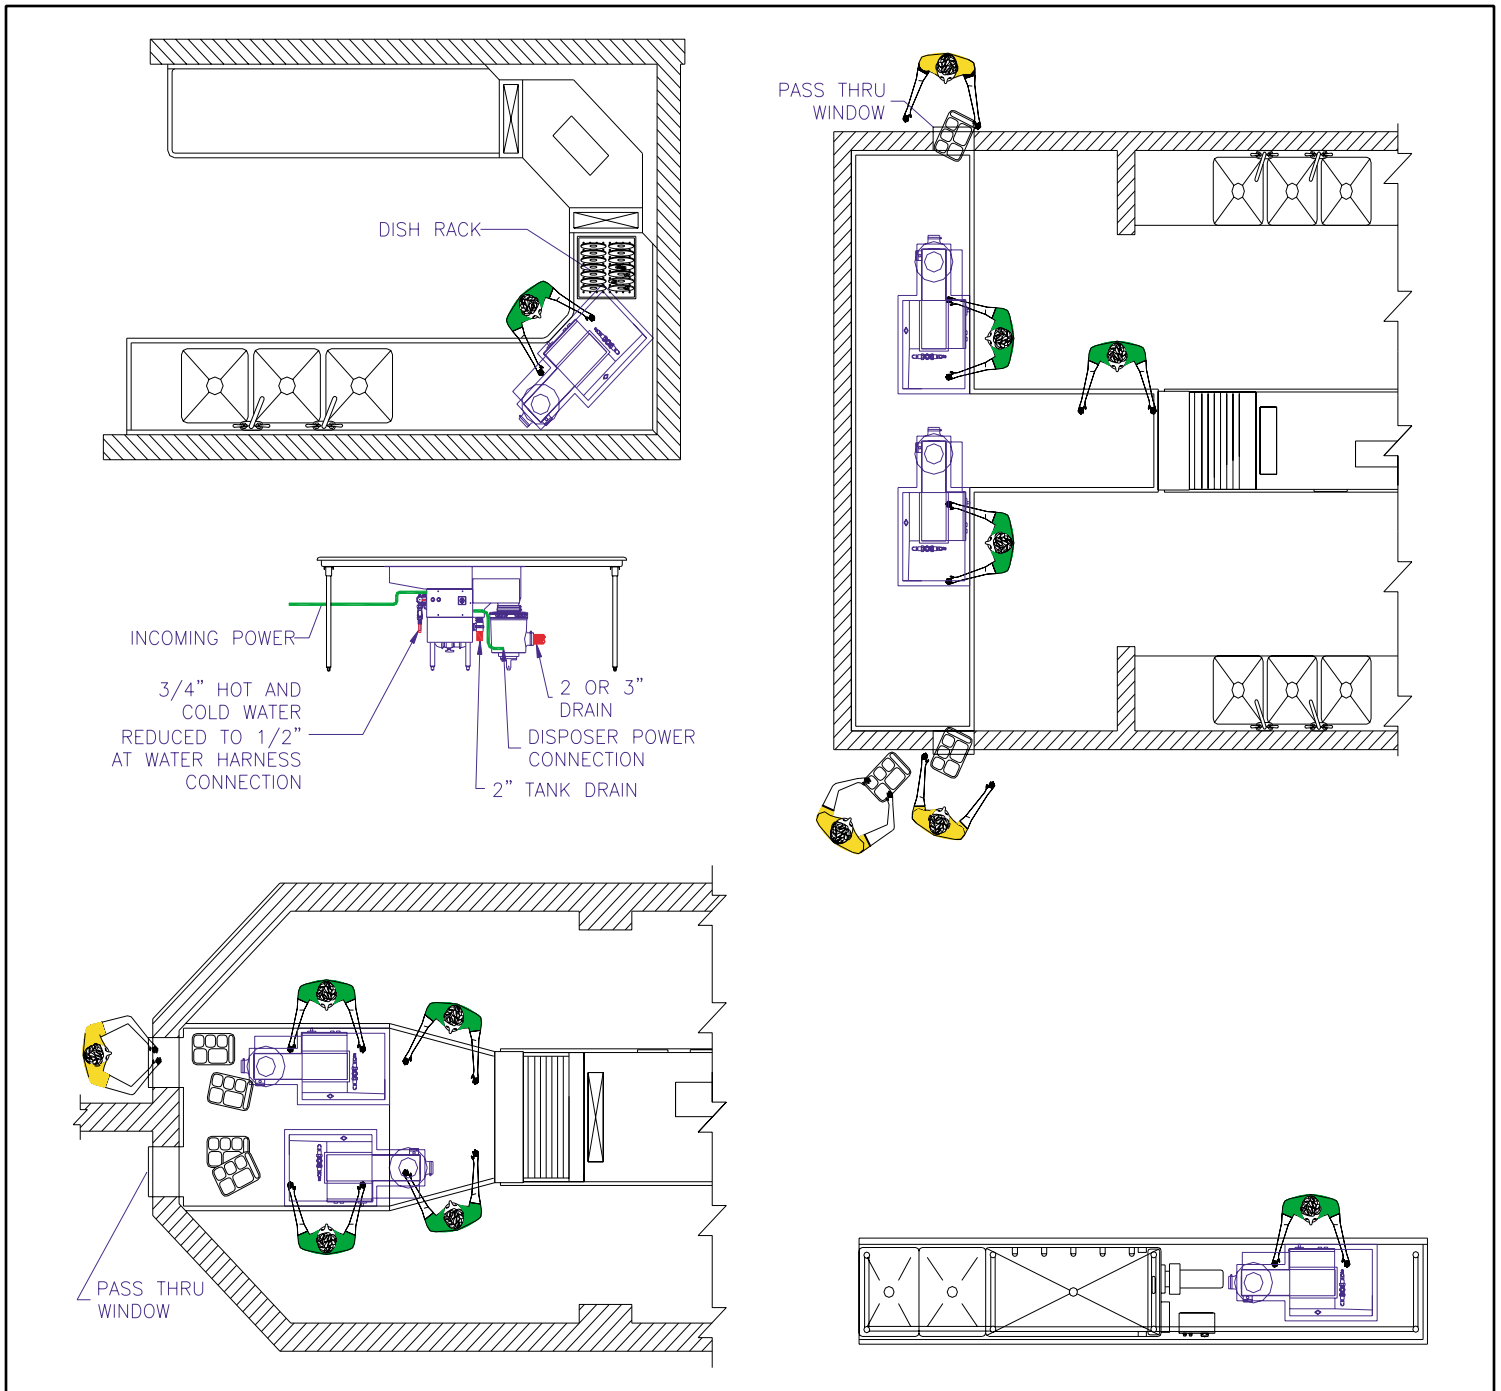

# Salvajor Pot Pan ScrapMaster Model PSM TYPICAL INSTALLATIONS

**The Salvajor Company** 4530 East 75th Terrace Kansas City, Missouri 64132-2081, USA  
 1-800-821-3136 (816) 363-1030 FAX: 1-800-832-9373  
 www.salvajor.com Email: sales@salvajor.com service@salvajor.com  
 Manufacturers of Commercial Food Waste Disposing Systems since 1944